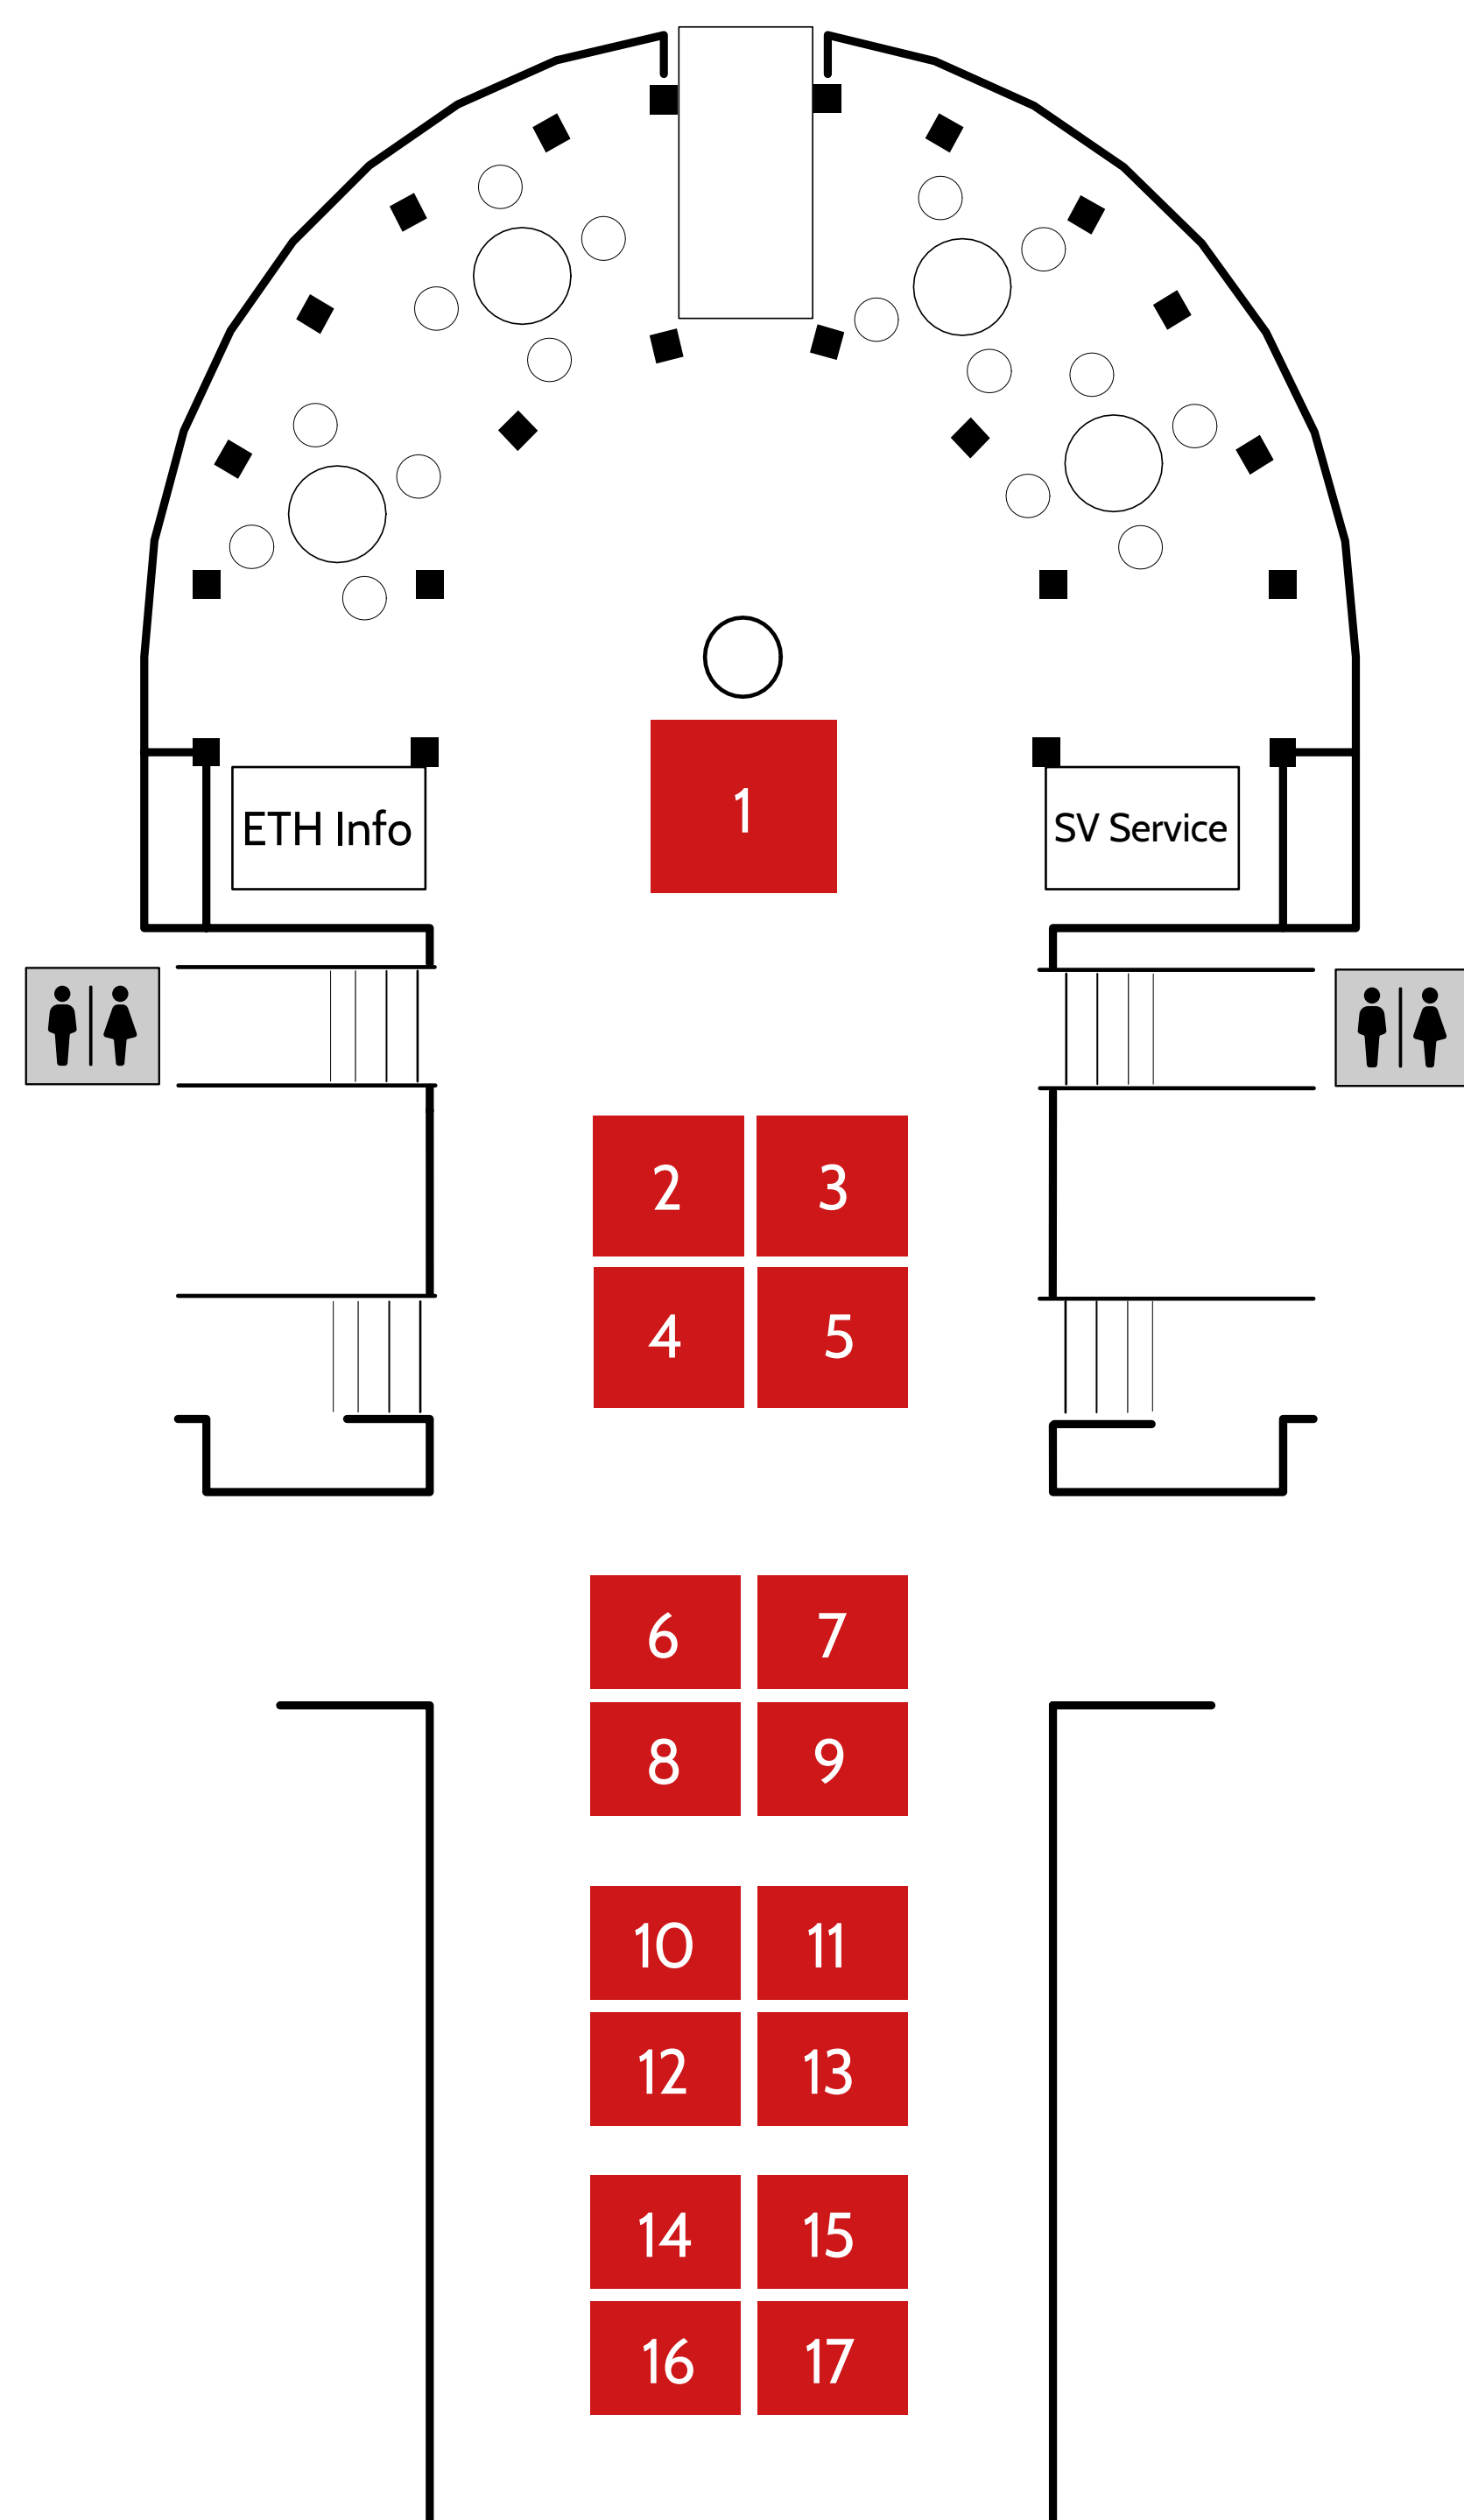

Tue / 09th April

ETH HG / Main building

Companies in the main building	Stand
ABB Schweiz AG	1
Axpo	3
Bundesverwaltung	6
CKW	3
Dentsply Sirona	10
Eraneos Switzerland AG	4
ERNI Schweiz AG	8
Hitachi Energy Ltd	7
IKOS Consulting Switzerland	13
Implement Consulting Group AG	16
LANDERT Group AG	11
METTLER TOLEDO	2
ROLEX SA	5
SBB CFF FFS	12
Schindler Aufzüge AG	15
Sensirion AG	9
thyssenkrupp Presta AG	17
ZEISS Gruppe	14